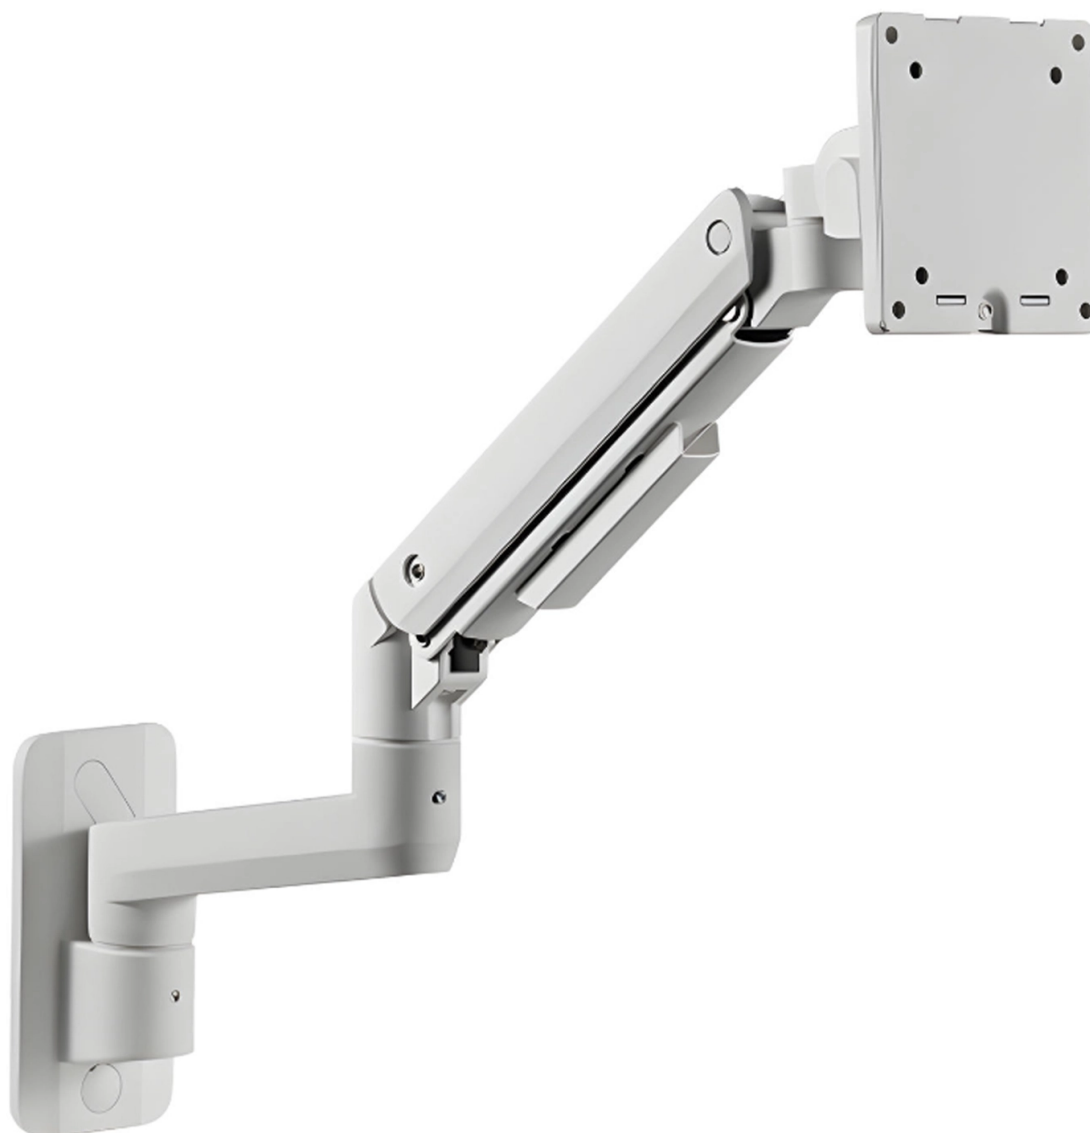

Single monitor wall mount with gas spring, 17"-49", VESA, white SolidHand-BGW01W

SKU: SolidHand-BGW01W | EAN: 5907614667634

Number of monitors: 1
Mounting: wall
Max. monitor weight: 20 kg
Height adjustment: gas spring

Single monitor wall mount with gas spring, 17"-49", VESA, white SolidHand-BGW01W

Model	SolidHand-BGW01W	Warranty	1 year
Color	white	Material	aluminum, steel, plastic
Surface finish	powder coating	Number of monitors	1
Min. diagonal of the monitor	17"	Max. monitor diagonal	49"
VESA standard	75x75, 100x100	Weight of one monitor	20 kg
Height adjustment	gas spring assisted	Arm rotation range	+90° ~ -90°
Monitor rotation range	+180° ~ -180°	Monitor tilt range	+50° ~ -20°
Max. arm reach	424 mm	Installation	wall mounting
Mount dimensions	116 x 547 x 480 mm	Package dimensions	430 x 200 x 110 mm
Weight of the mount	3.30 kg	Weight of the mount with packaging	3.74 kg