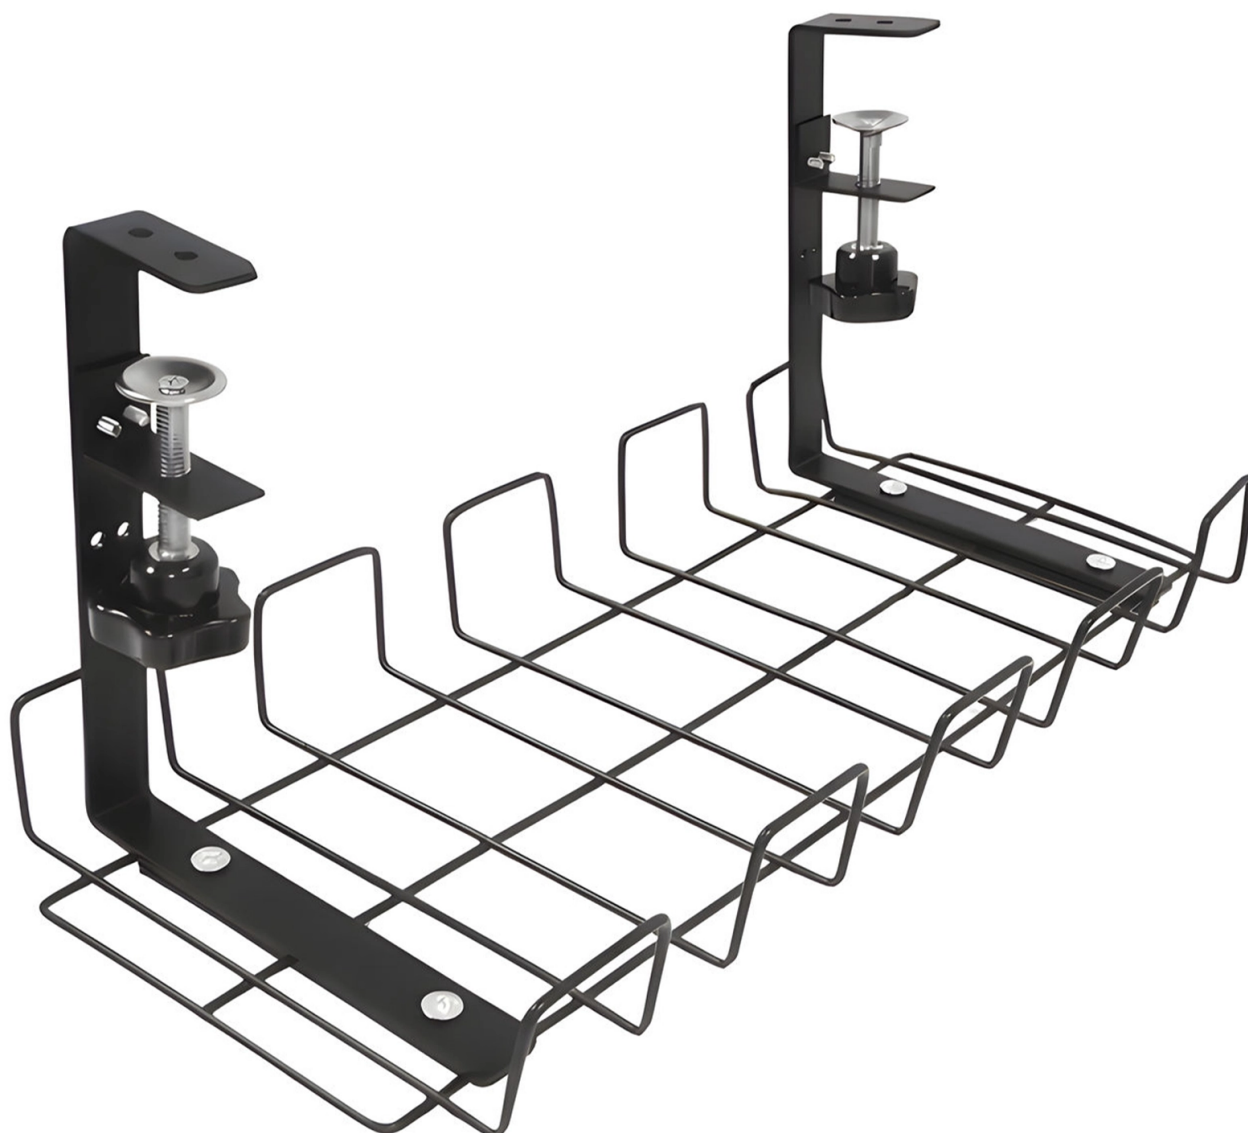

# Cable organiser for under the desk, clamp-mounted, screw-mounted, up to 9 kg, steel, HDWR SolidHand-CM01

SKU: SolidHand-CM01 | EAN: 5907614664886

**Color:** black

**Load capacity:** up to 9 kg

**Dimensions:** 17 x 40,5 x 16 cm

**Mounting method:** clamp

## Cable organiser for under the desk, clamp-mounted, screw-mounted, up to 9 kg, steel, HDWR SolidHand-CM01

|                     |                   |              |            |
|---------------------|-------------------|--------------|------------|
| Model               | SolidHand-CM01    | Color        | Black      |
| Material            | steel             | Maximum load | up to 9 kg |
| External dimensions | 17 x 40.5 x 16 cm | Weight       | 0.64 kg    |