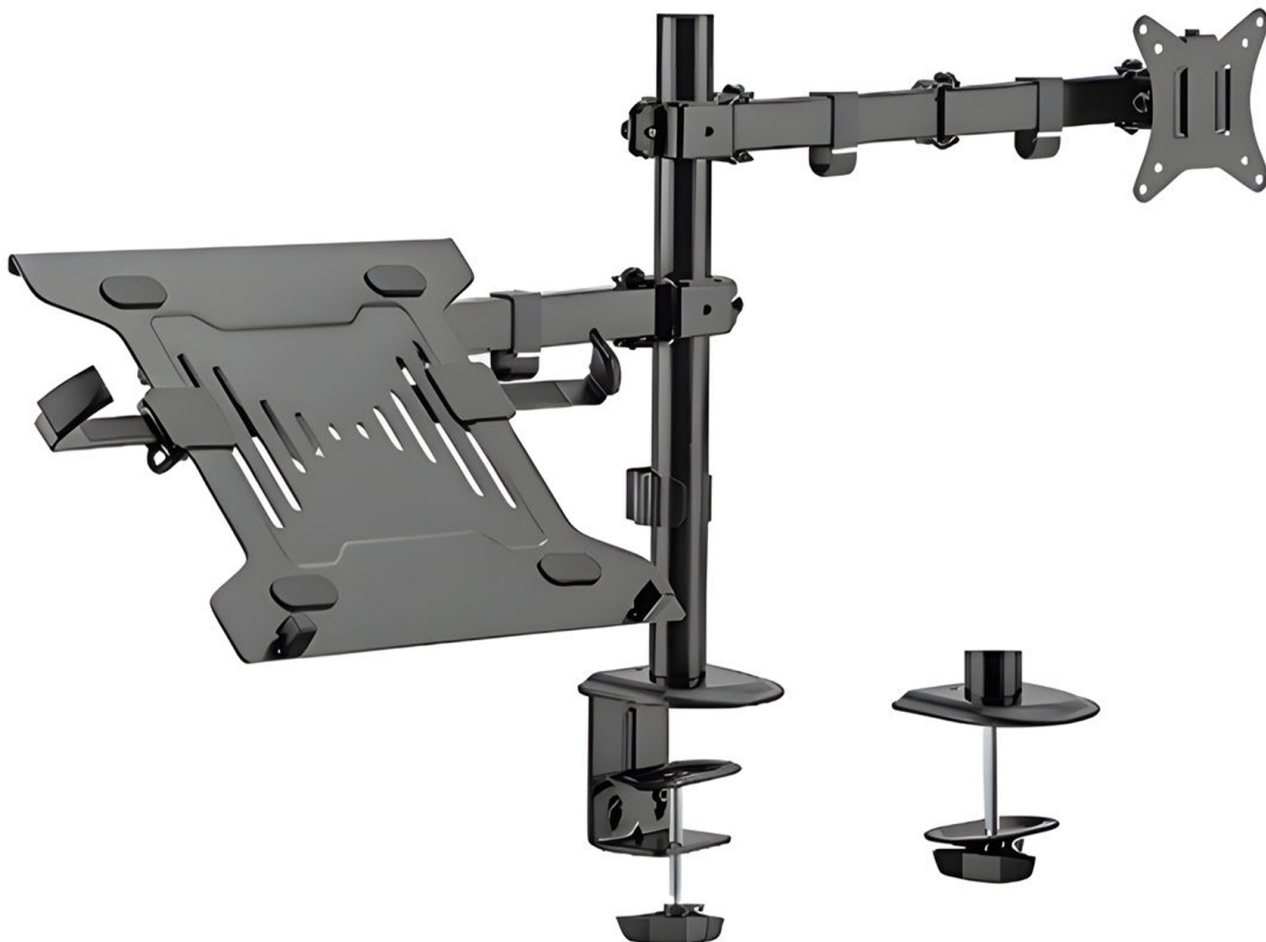

Monitor and laptop mount 17'-32' and 10'-15.6', VESA standard 75x75, 100x100, up to 9 kg SolidHand-AL01M01

SKU: SolidHand-AL01M01 | EAN: 5907614666729

Number of monitors to mount: 1
Number of laptops to mount: 1
Range of arm rotation: +90° ~ -90°
Monitor weight: 9 kg

Monitor and laptop mount 17'-32' and 10'-15.6', VESA standard 75x75, 100x100, up to 9 kg SolidHand-AL01M01

Model	SolidHand-AL01M01	Material	plastic, steel
Surface finish	Powder coating	Number of monitors	1
Min. monitor diagonal	17"	VESA standard	100x100, 75x75
Monitor weight	9 kg	Laptop weight	4 kg
Arm rotation range	+90° ~ -90°	Monitor rotation range	+180° ~ -180°
Monitor tilt range	+45° ~ -45°	Max. arm reach	376 mm
Height adjustment	407 mm	Mount dimensions	959 x 319 x 561 mm
Package dimensions	440 x 290 x 120 mm	Weight of the mount	4.86 kg
Weight of the mount with packaging	5.6 kg		