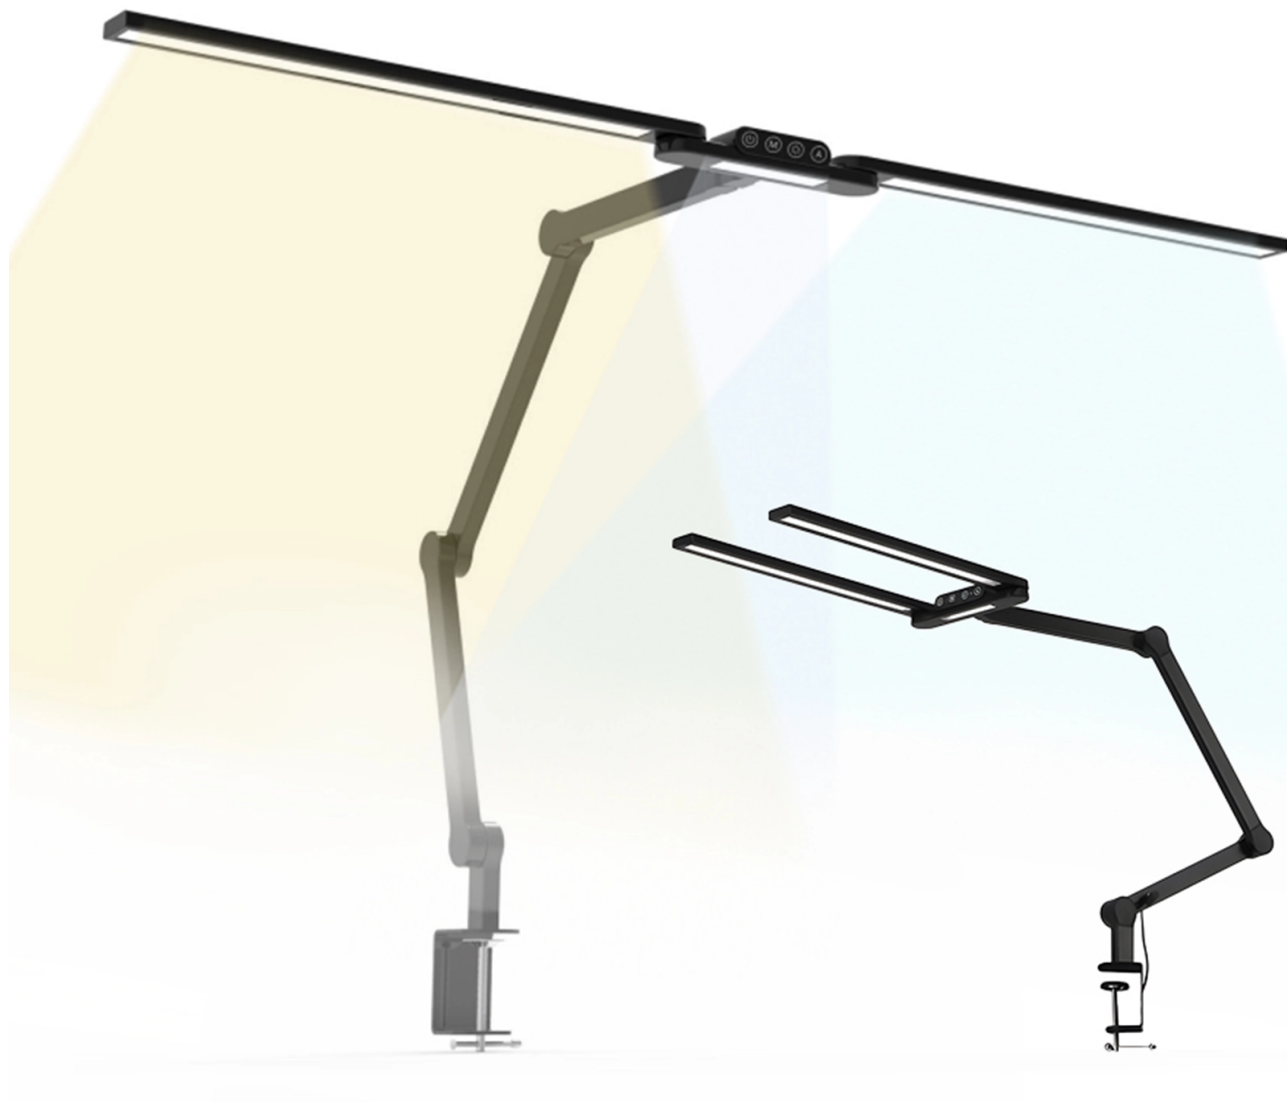

LED desk lamp with adjustable temperature and brightness,
1550 lm, desk lamp, screwed to the tabletop, LumixDesk-04

SKU: LumixDesk-04 | EAN: 5907614668976

Light Source (DIN): LED

Brightness: 1550 lumens

Lamp Lifespan: up to 40,000 hours

Features: brightness adjustment, light temperature adjustment

LED desk lamp with adjustable temperature and brightness, 1550 lm, desk lamp, screwed to the tabletop, LumixDesk-04

Model	LumixDesk-04	Color	Powder coated, black
Material	ABS, PC, aluminum alloy, Iron	Luminous flux	1550 lumens
Color temperature	3000K-6000K±275K	Lamp life	40,000 hours
Light source	LED	Additional Features	Light temperature adjustment, Brightness adjustment
Power Supply	100~240V 50/60Hz, 0.8A	Power	24W
Cable length	200 cm	Installation	Clamp
Protection class	IP20	Operating temperature	-10°C~+45°C
Operating humidity	0%~85%	Dimensions of the device	95 x 92 cm
Package dimensions	45 x 20 x 9 cm	Device Weight	1200 g
Weight with packaging	1350 g		