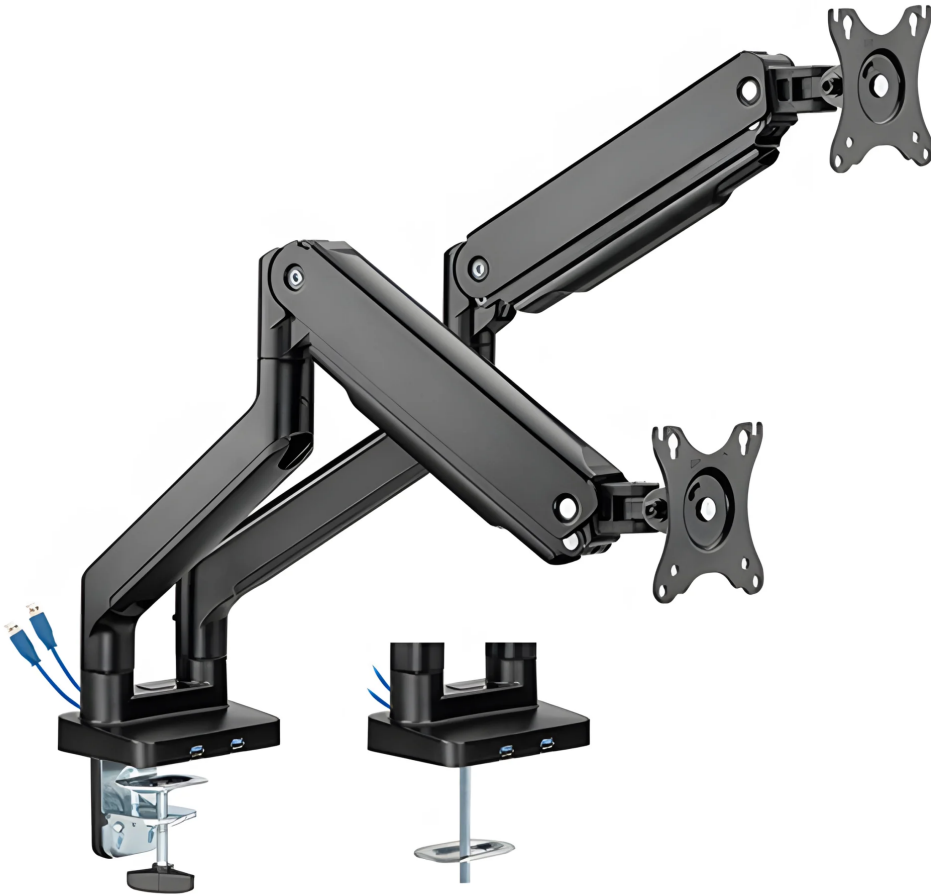

Double monitor mount built-in USB 2x VESA SolidHand-CS02U

SKU: SolidHand-CS02U | EAN: 5907614666682

Number of monitors: 2
Mounting: desk (clamp or grommet)
Max. monitor weight: 9 kg per screen
Monitor diagonal: 17" to 32"

Double monitor mount built-in USB 2x VESA SolidHand-CS02U

Model	SolidHand-CS02U	Color	Black
Material	aluminium, plastic, steel	Surface finish	Powder coating
Quantity of monitors	2	Min. monitor diagonal	17"
Max. monitor diagonal	32"	VESA standard	100x100, 75x75
Weight of one monitor	2 ~ 9 kg	Height adjustment	supported by mechanical spring
Arm rotation range	+90° ~ -90°	Monitor rotation range	+180° ~ -180°
Monitor tilt range	+40° ~ -40°	Max. arm reach	465 mm
Installation	Clamp, Grommet	Ports	2xUSB 3.0 Port
Weight of the mount	5.9 kg	Weight of the mount with packaging	6.85 kg